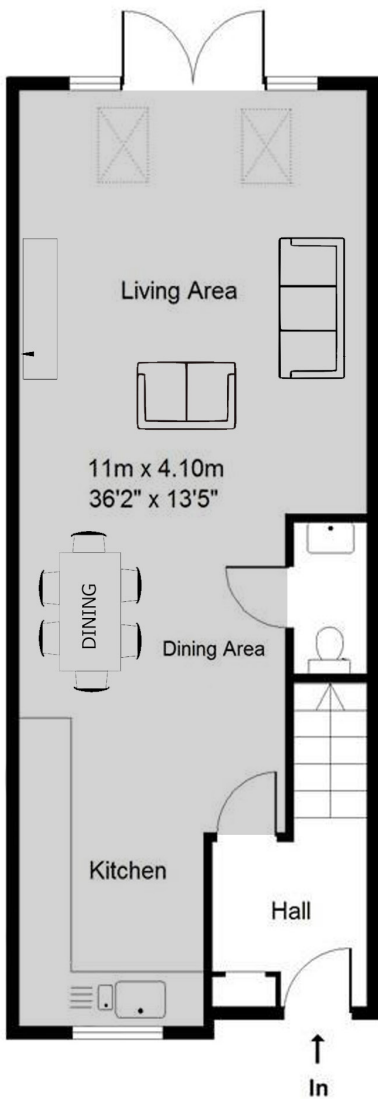

**Plot 2, 3 & 4 (Kensington House), (Beaufort House) & (Kew House)  
4 bedroom**

—  
Mid terrace property

**Ground Floor**

**First Floor**

**Second Floor**

**Not to scale**

Approximate Gross Internal Floor Area:  
123m sq (1,320sq ft)