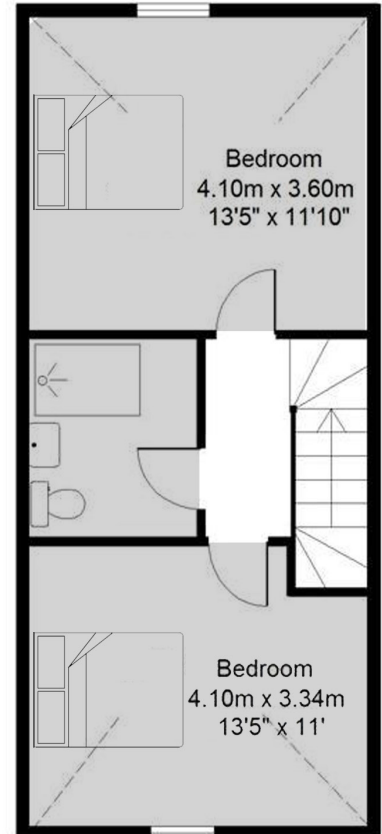

**Plot 2, 3 & 4 (Kensington House), (Beaufort House) & (Kew House)  
4 bedroom**

—  
Mid terrace property

**Ground Floor**

**First Floor**

**Second Floor**

**Not to scale**

Approximate Gross Internal Floor Area:  
123m sq (1,320sq ft)