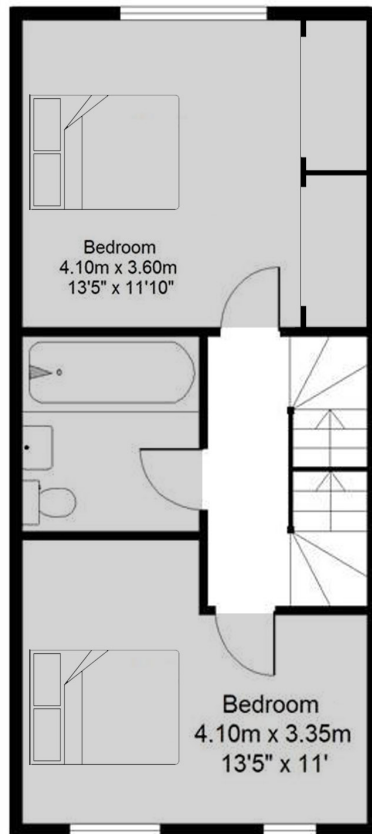

**Plot 2, 3 & 4 (Kensington House), (Beaufort House) & (Kew House)  
4 bedroom**

—  
Mid terrace property

**Ground Floor**

**First Floor**

**Second Floor**

**Not to scale**

Approximate Gross Internal Floor Area:  
123m sq (1,320sq ft)