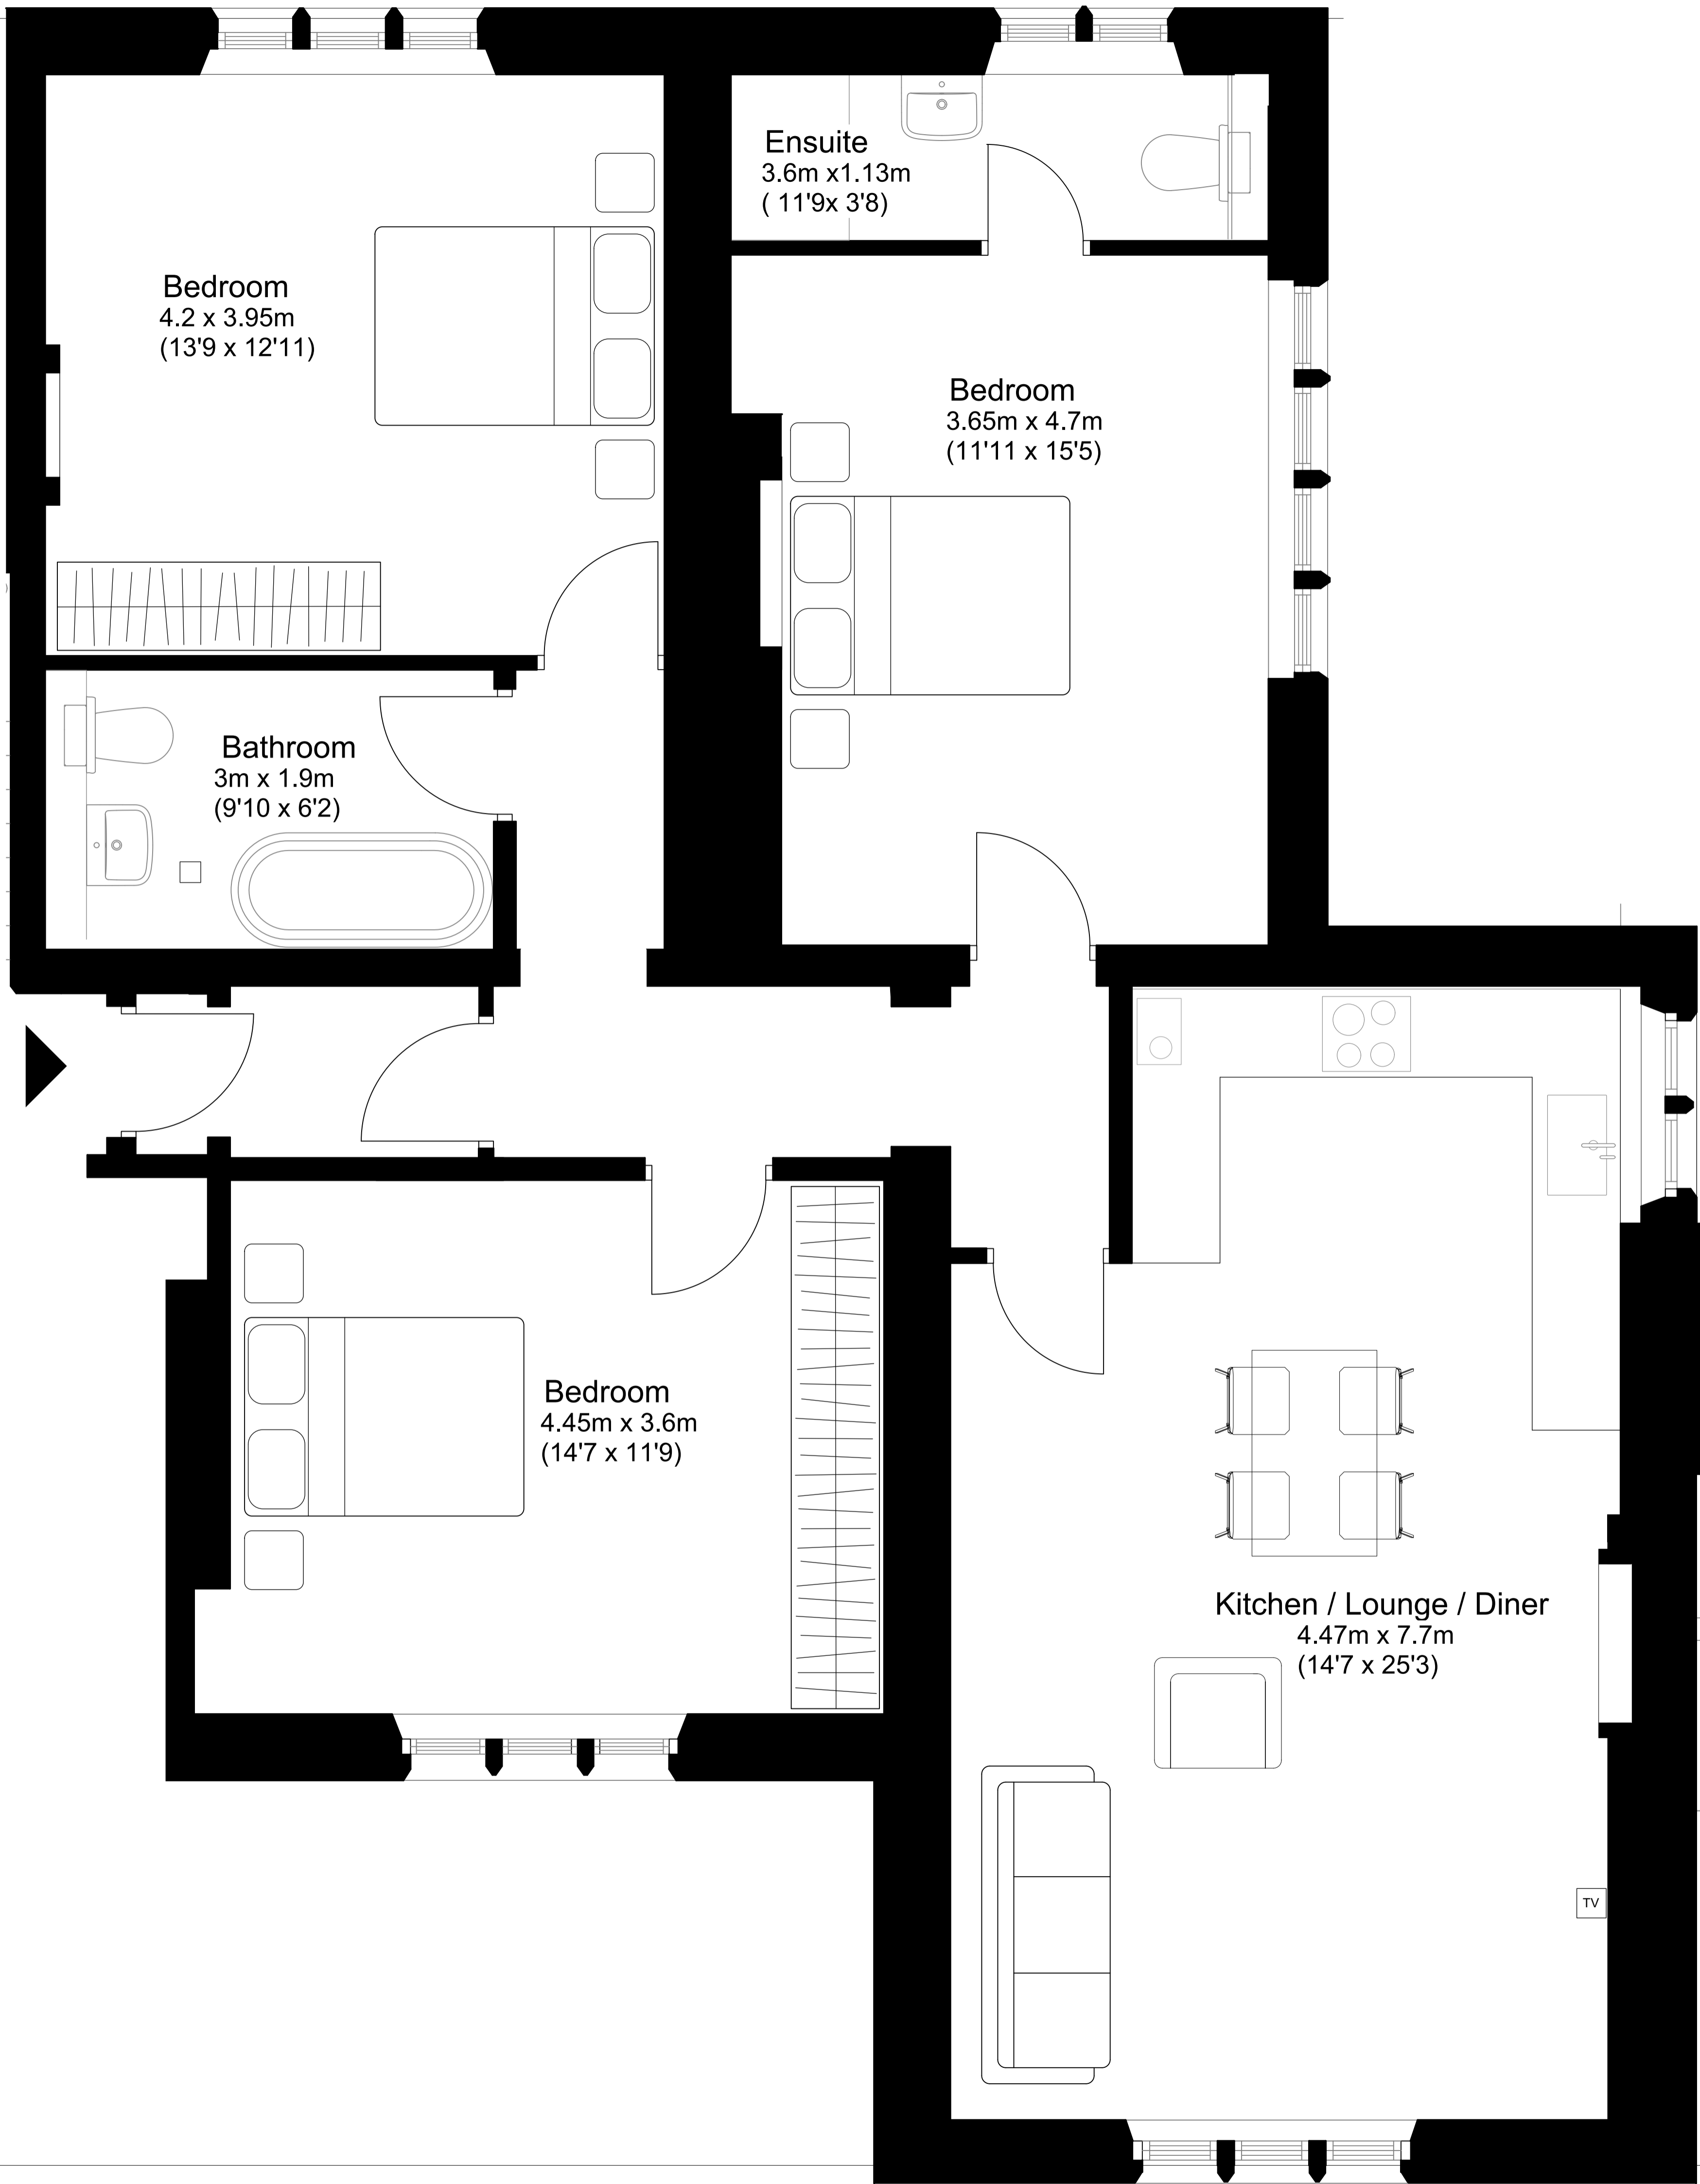

Plot 5 - Kew Apartment

Bedroom
4.2 x 3.95m
(13'9 x 12'11)

Ensuite
3.6m x 1.13m
(11'9 x 3'8)

Bedroom
3.65m x 4.7m
(11'11 x 15'5)

Bathroom
3m x 1.9m
(9'10 x 6'2)

Bedroom
4.45m x 3.6m
(14'7 x 11'9)

Kitchen / Lounge / Diner
4.47m x 7.7m
(14'7 x 25'3)

APPROX GROSS AREA
113 sqm (1216 sqft)