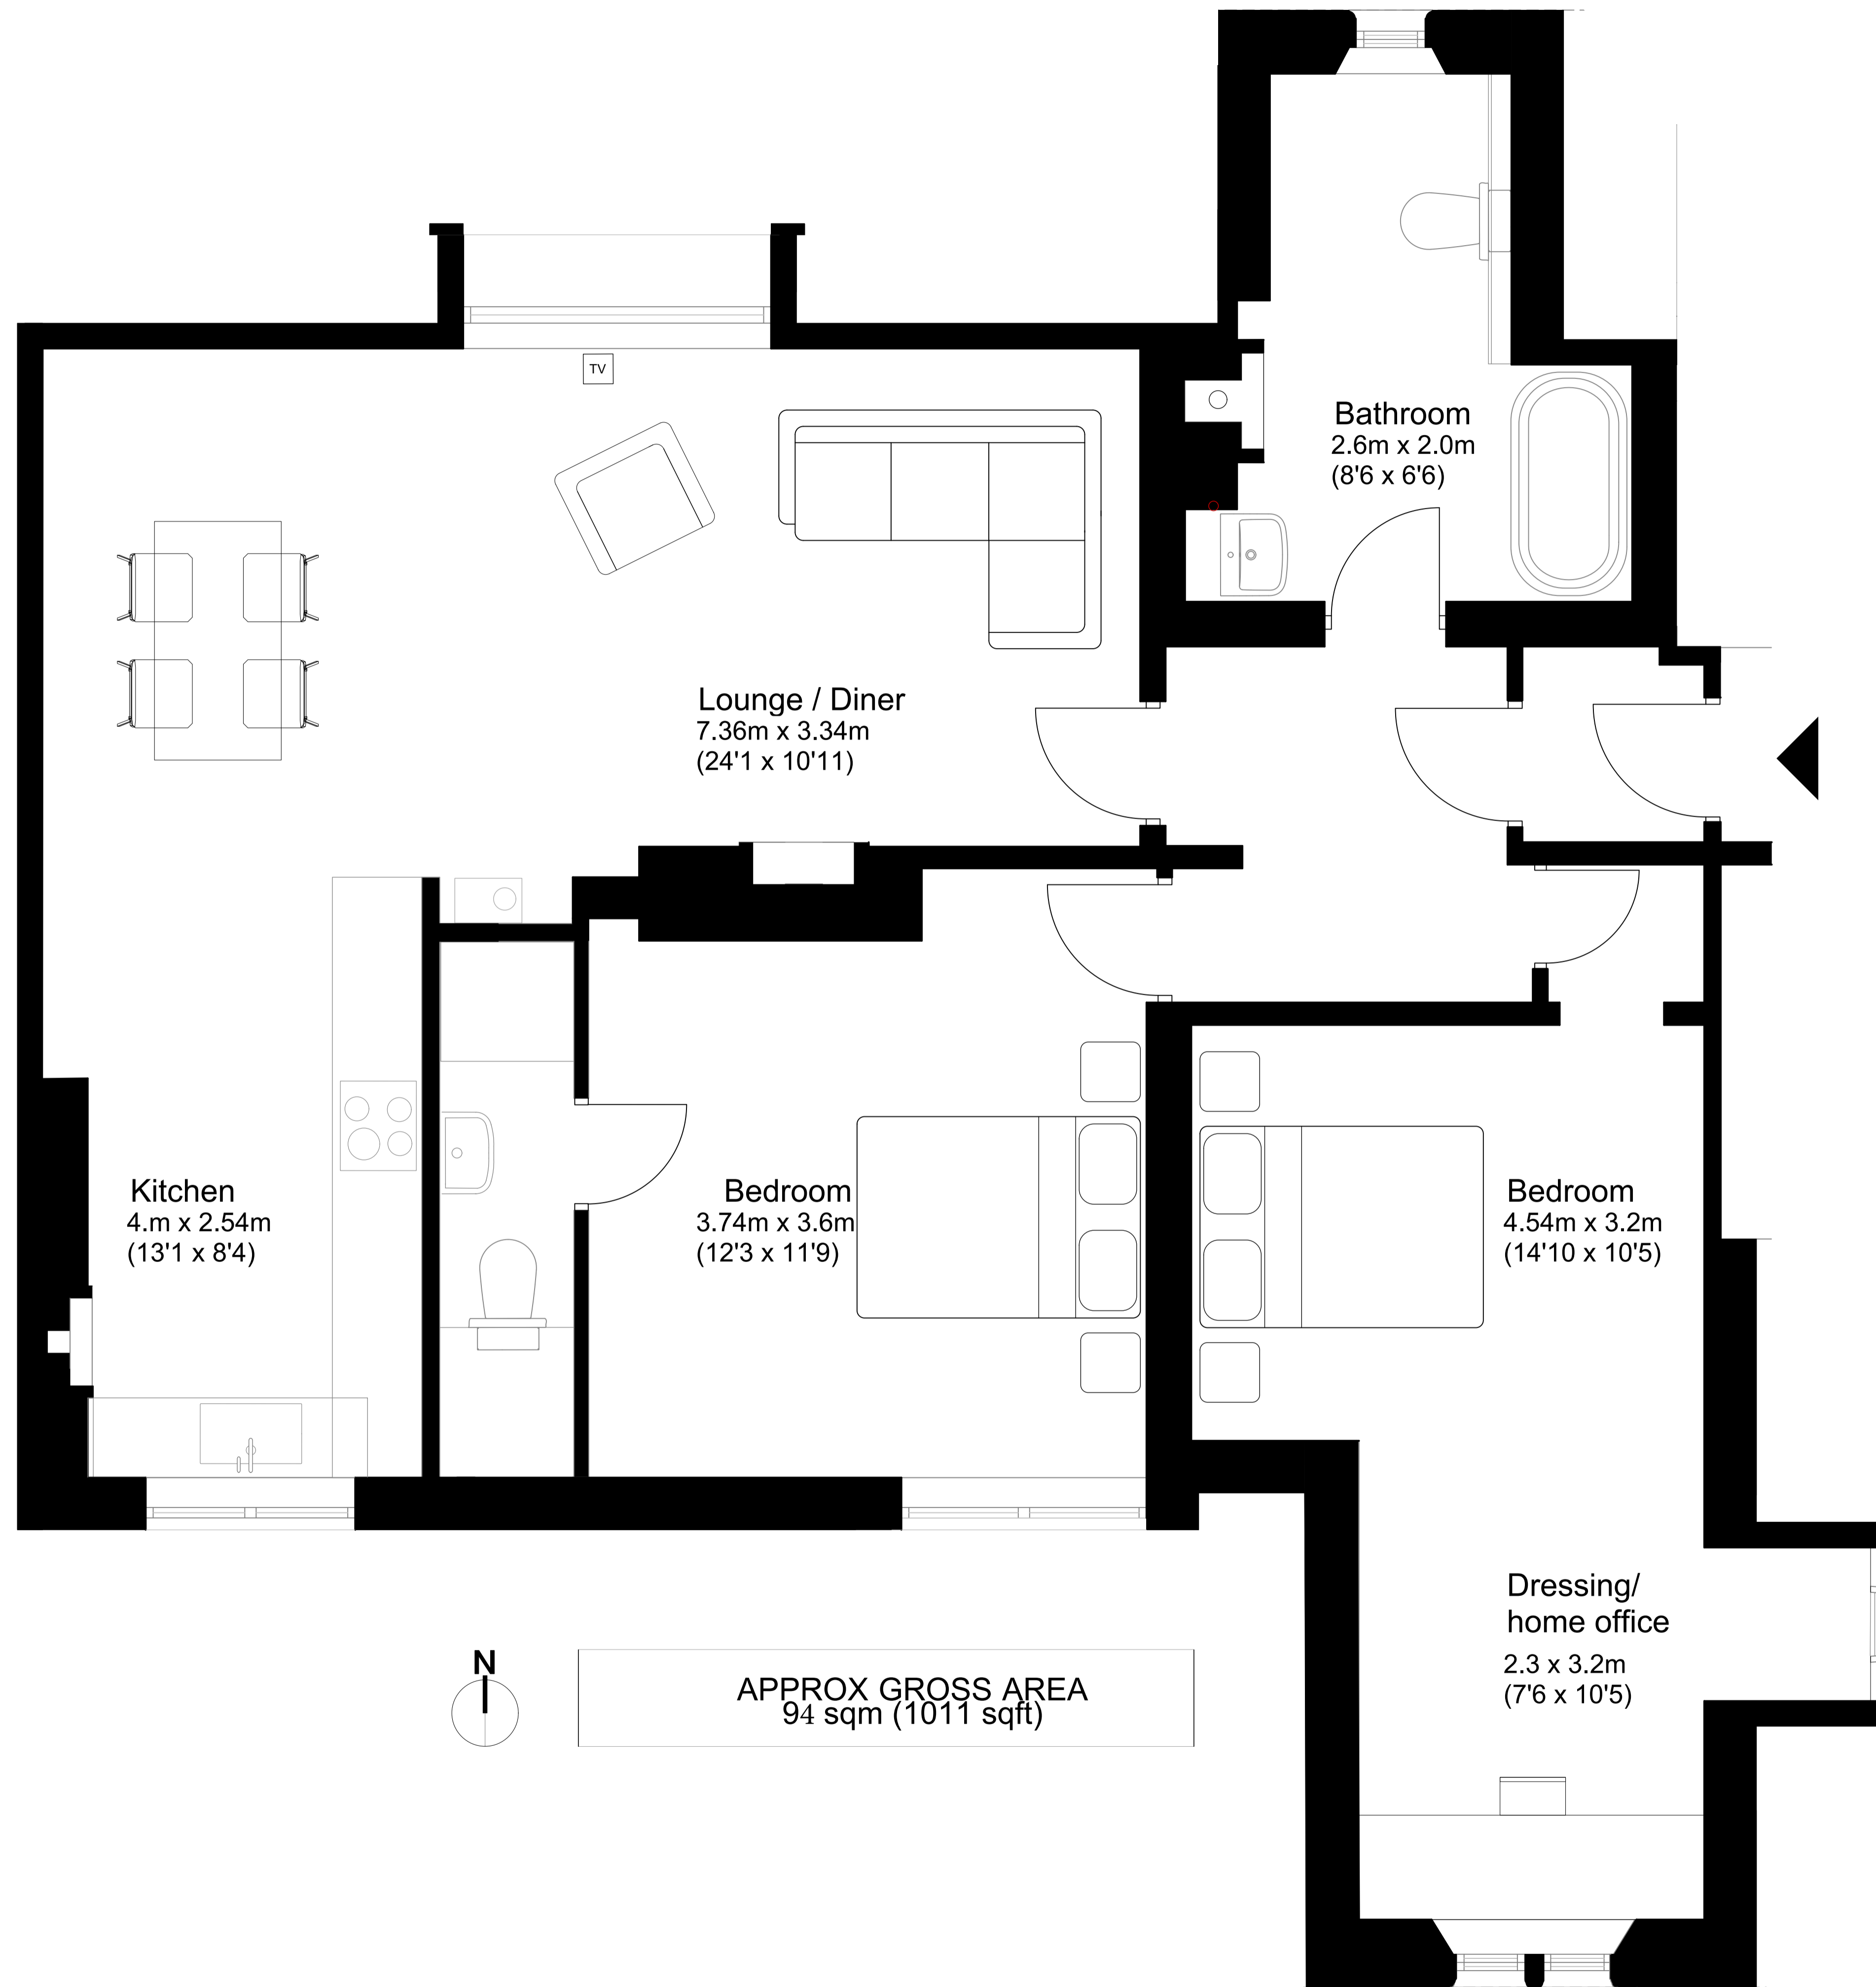

## Plot 8 - Wakehurst Apartment

APPROX GROSS AREA  
94 sqm (1011 sqft)