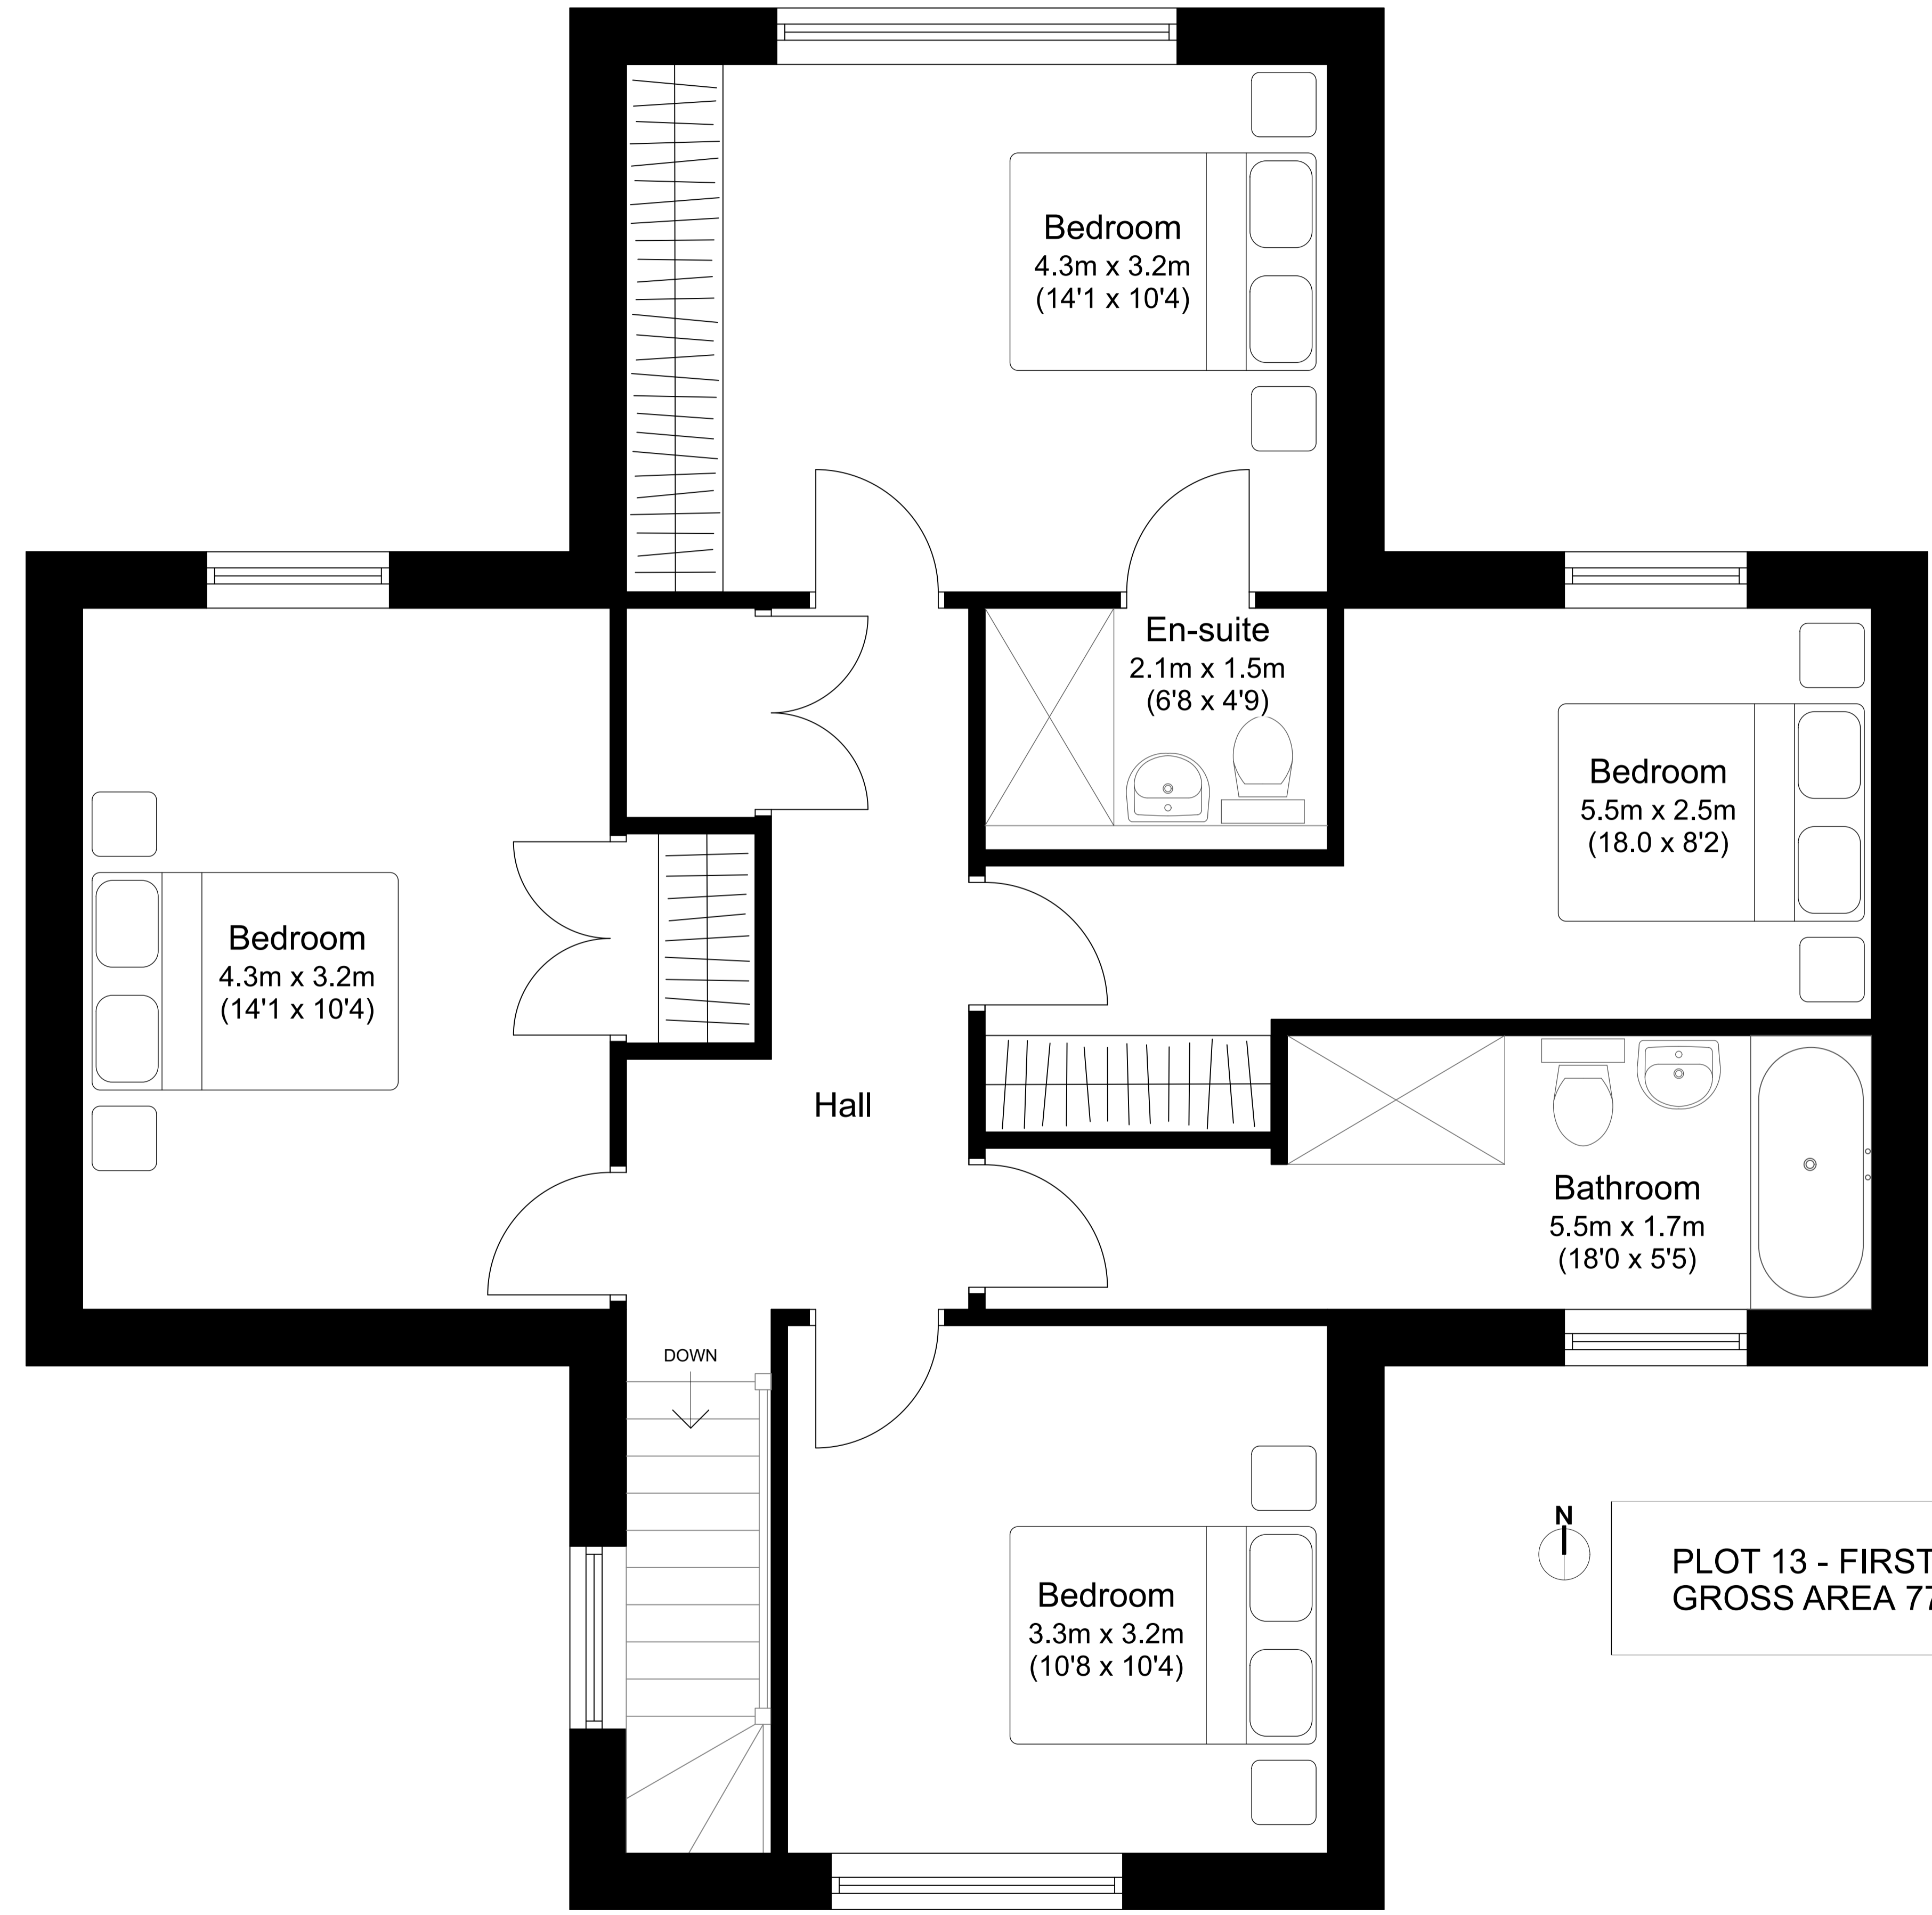

Plot 13 - Manderley House Ground Floor

Plot 13 - Manderley House First Floor

PLOT 13 - FIRST FLOOR APPROX
GROSS AREA 77 sqm / 829 sqft