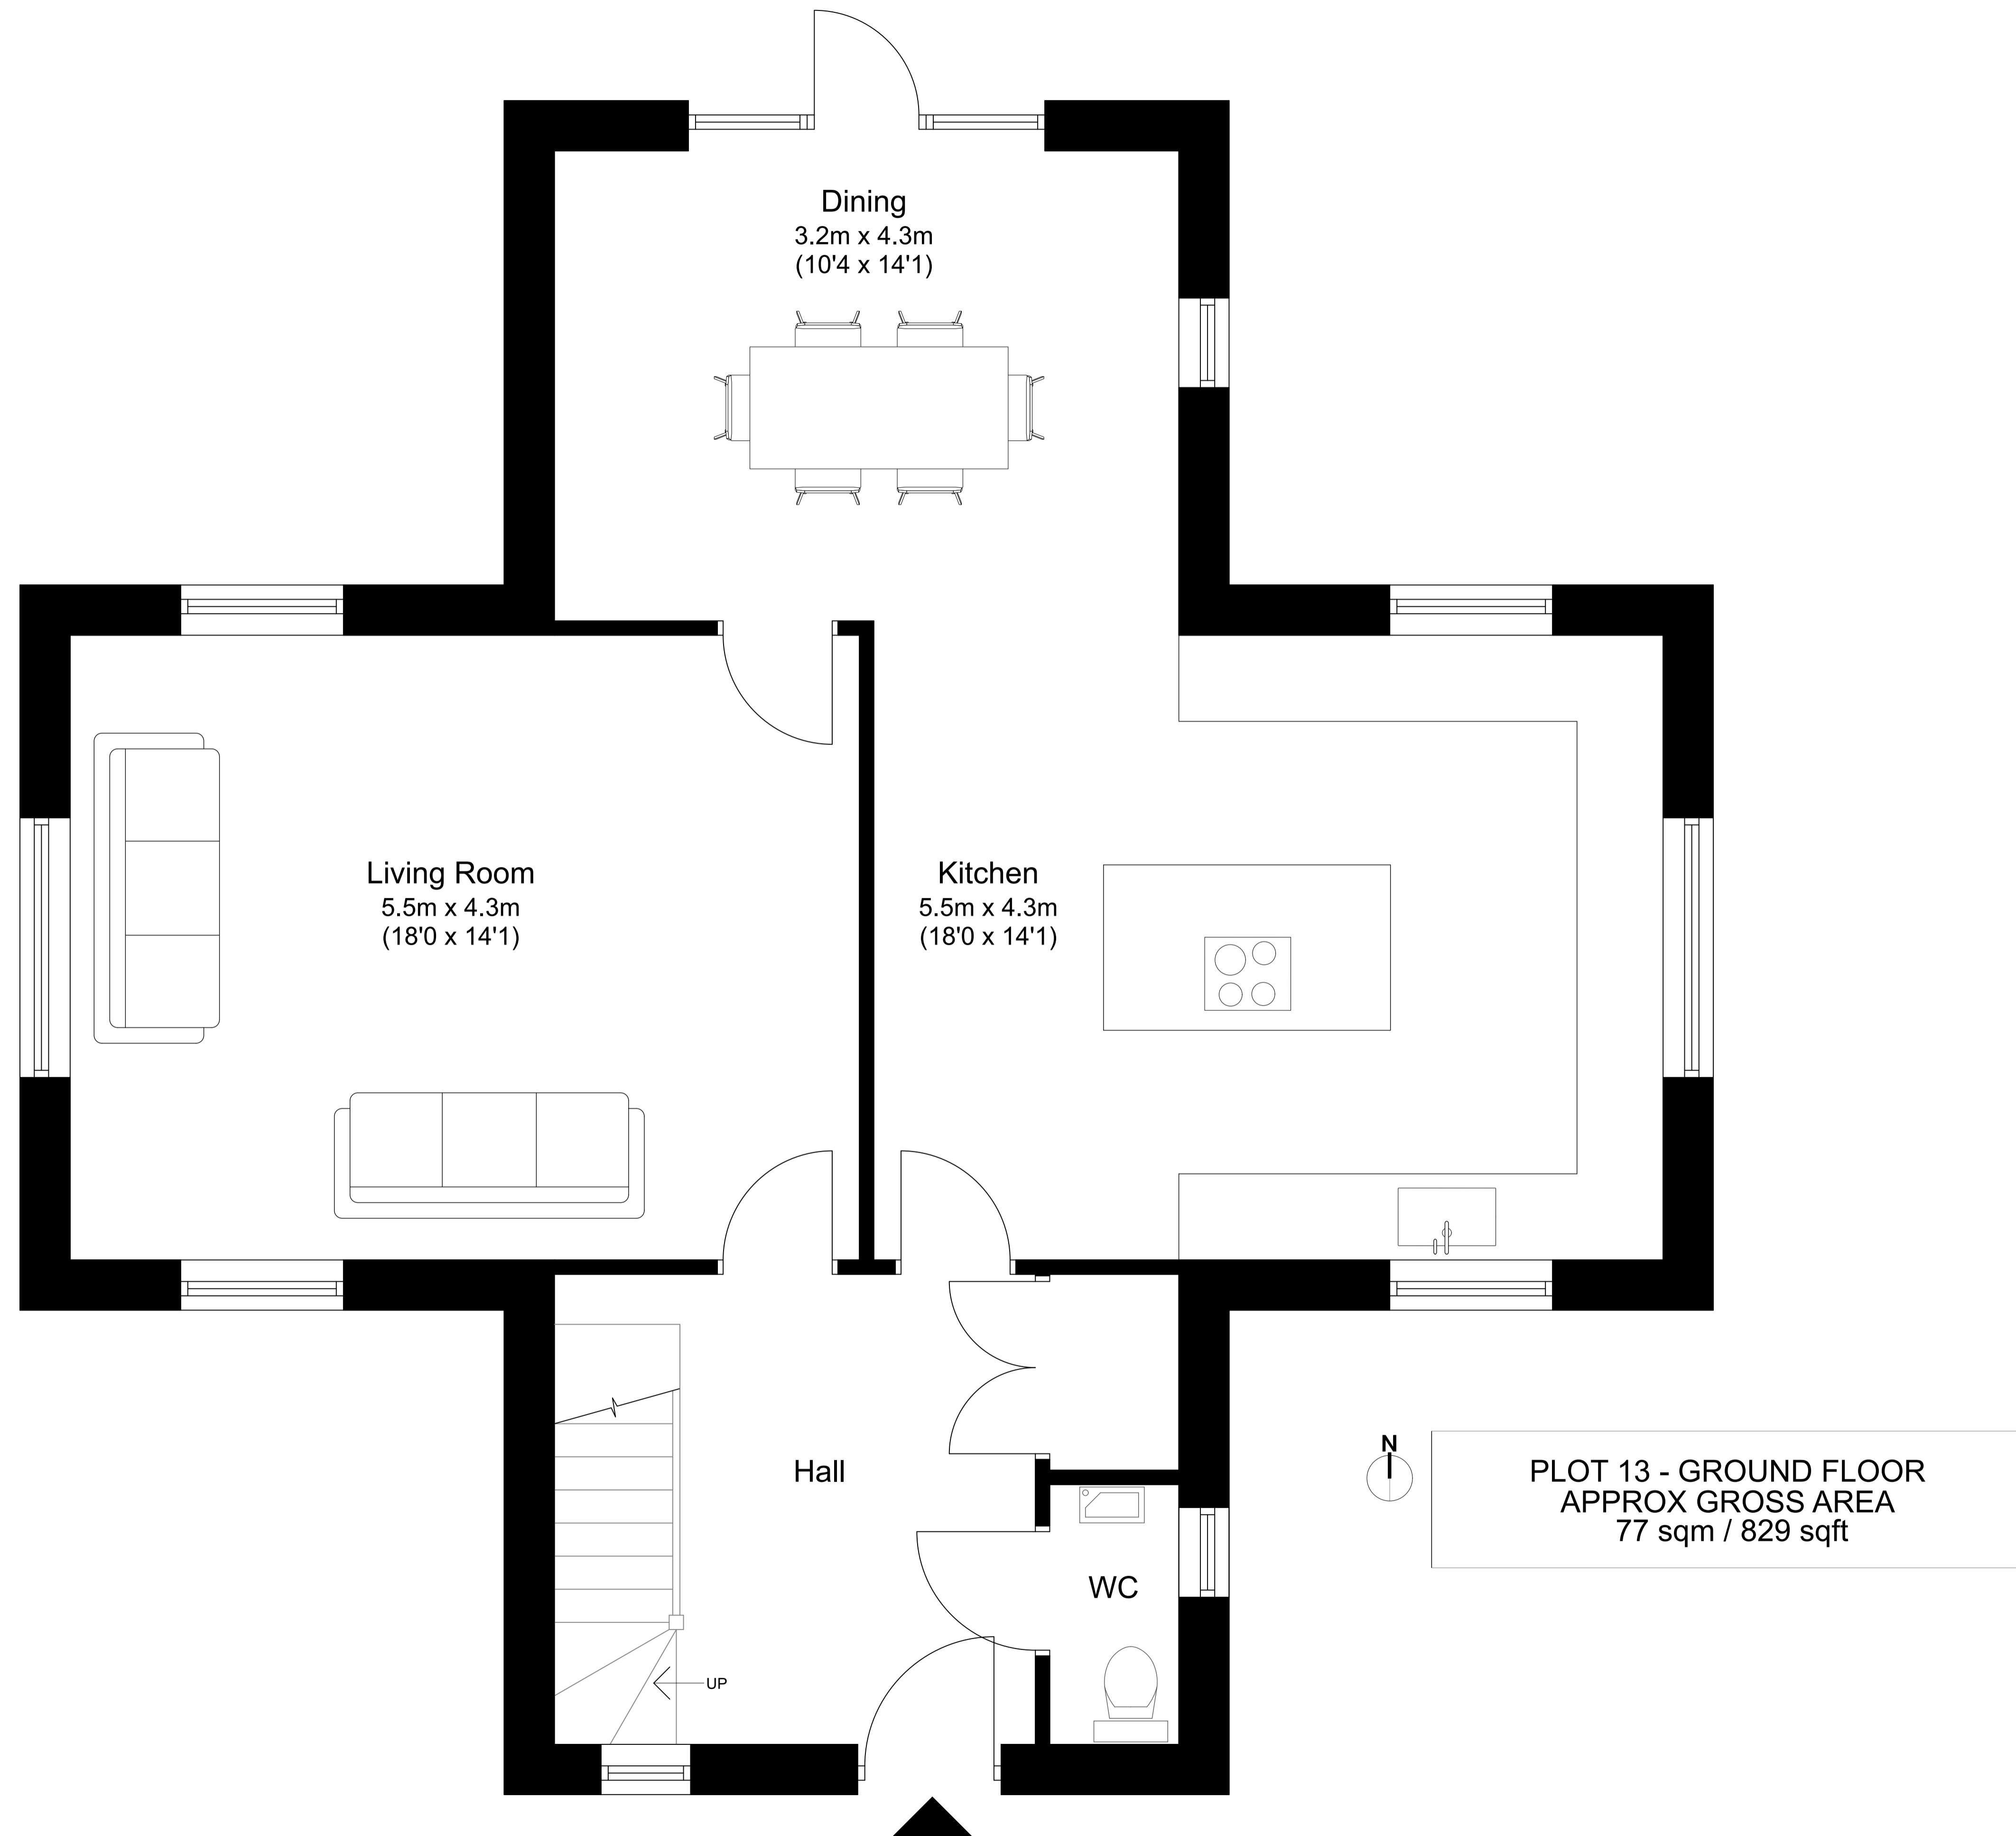

Plot 13 - Manderley House Ground Floor

Plot 13 - Manderley House First Floor

PLOT 13 - FIRST FLOOR APPROX
GROSS AREA 77 sqm / 829 sqft